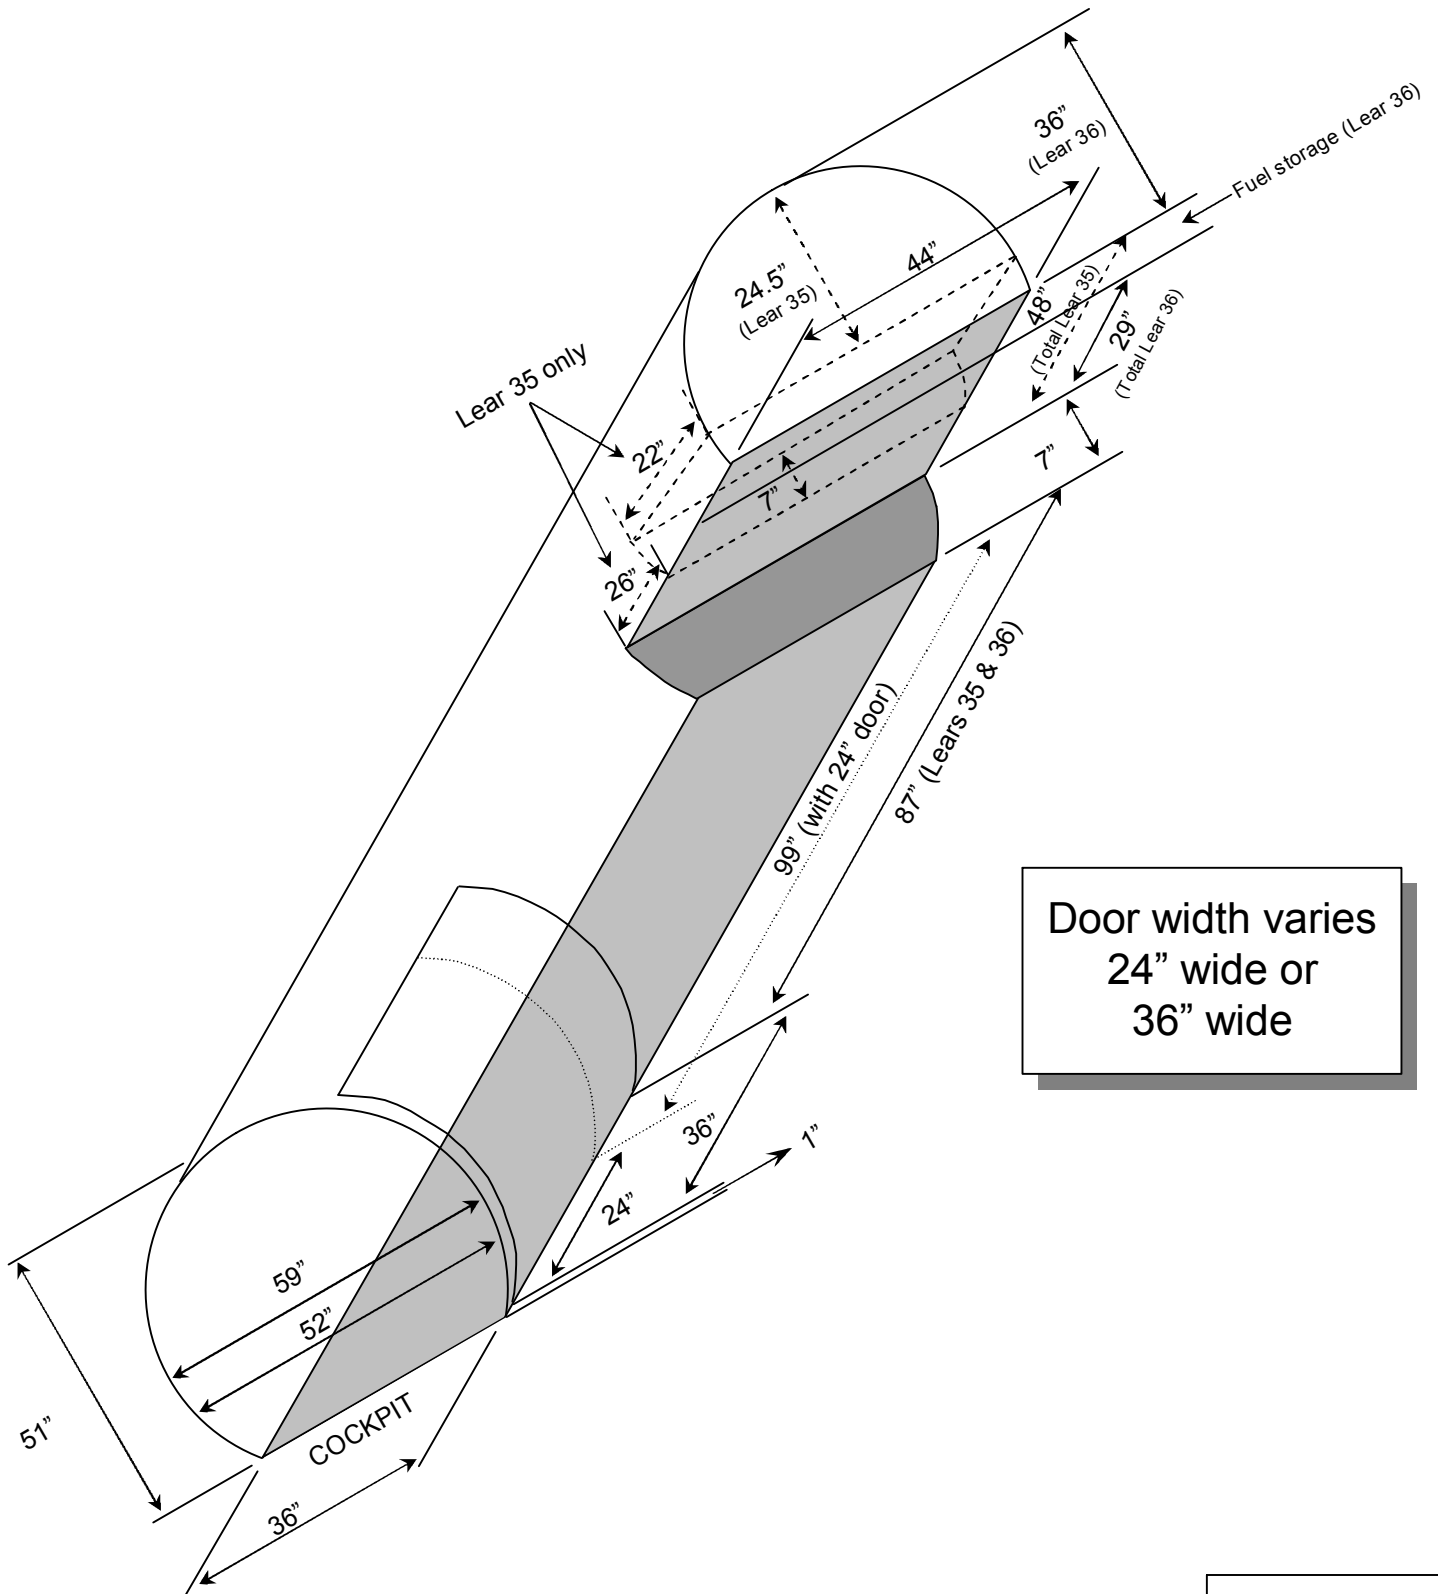

CARGO LEARJET SPECIFICATIONS

Door width varies
24" wide or
36" wide

Drawings are
not to scale