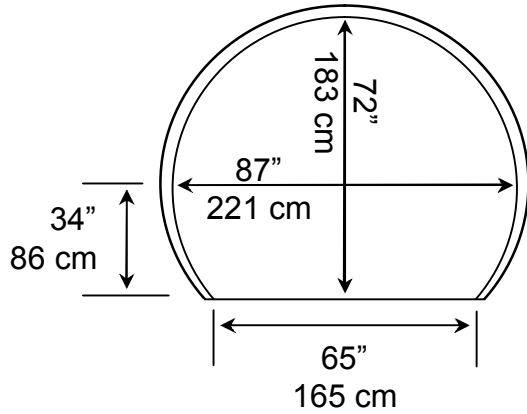

# Gulfstream I Cargo Specifications

**Fuselage Cross Section**

**Cargo Door**

**Floor Plan**

Drawings are not to scale